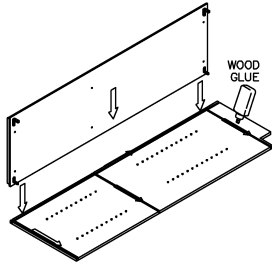

STEP 1

Glue each assembly slot