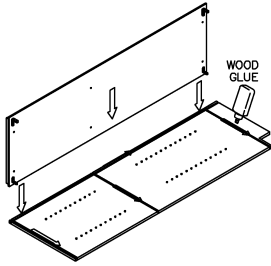

ASSEMBLY INSTRUCTIONS - WALL PANTRY CABINET

TOOLS

WOOD GLUE	SCREW DRIVER	RUBBER MALLET	NAIL GUN	STAPLER

This instruction applies to the following items:
 WP188427, WP248427, WP189027, WP249027, WP189627, WP249627
 WP308427, WP309027, WP309627,

STEP 1

Glue each assembly slot

STEP 2

STEP 3

STEP 4

STEP 5

STEP 6

STEP 7