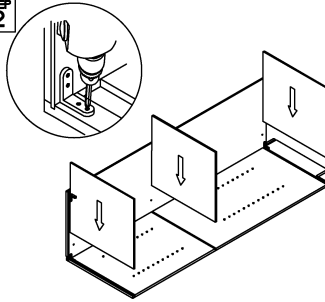

ASSEMBLY INSTRUCTIONS - WALL PANTRY CABINET

TOOLS

WOOD GLUE	SCREW DRIVER	RUBBER MALLET	NAIL GUN	STAPLER

This instruction applies to the following items:
 WP188427, WP248427, WP189027, WP249027, WP189627, WP249627
 WP308427, WP309027, WP309627,

STEP 1

Glue each assembly slot

STEP 2

STEP 3

STEP 4

STEP 5

STEP 6

STEP 7