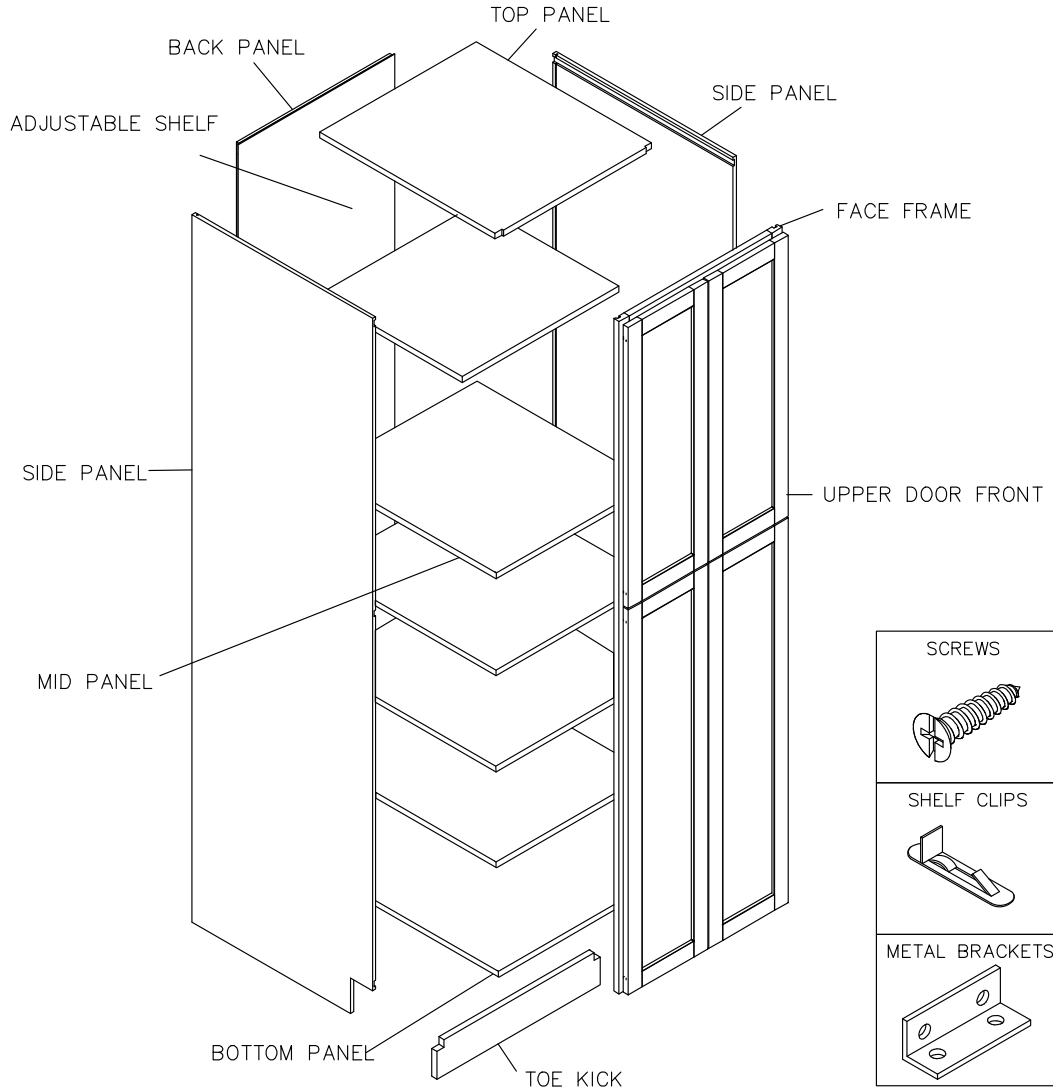

**ASSEMBLY INSTRUCTIONS - WALL PANTRY CABINET**

**TOOLS**

WOOD GLUE	SCREW DRIVER	RUBBER MALLET	NAIL GUN	STAPLER

This instruction applies to the following items:  
 WP188427, WP248427, WP189027, WP249027, WP189627, WP249627  
 WP308427, WP309027, WP309627,

**STEP 1**

Glue each assembly slot

**STEP 2**

**STEP 3**

**STEP 4**

**STEP 5**

**STEP 6**

**STEP 7**