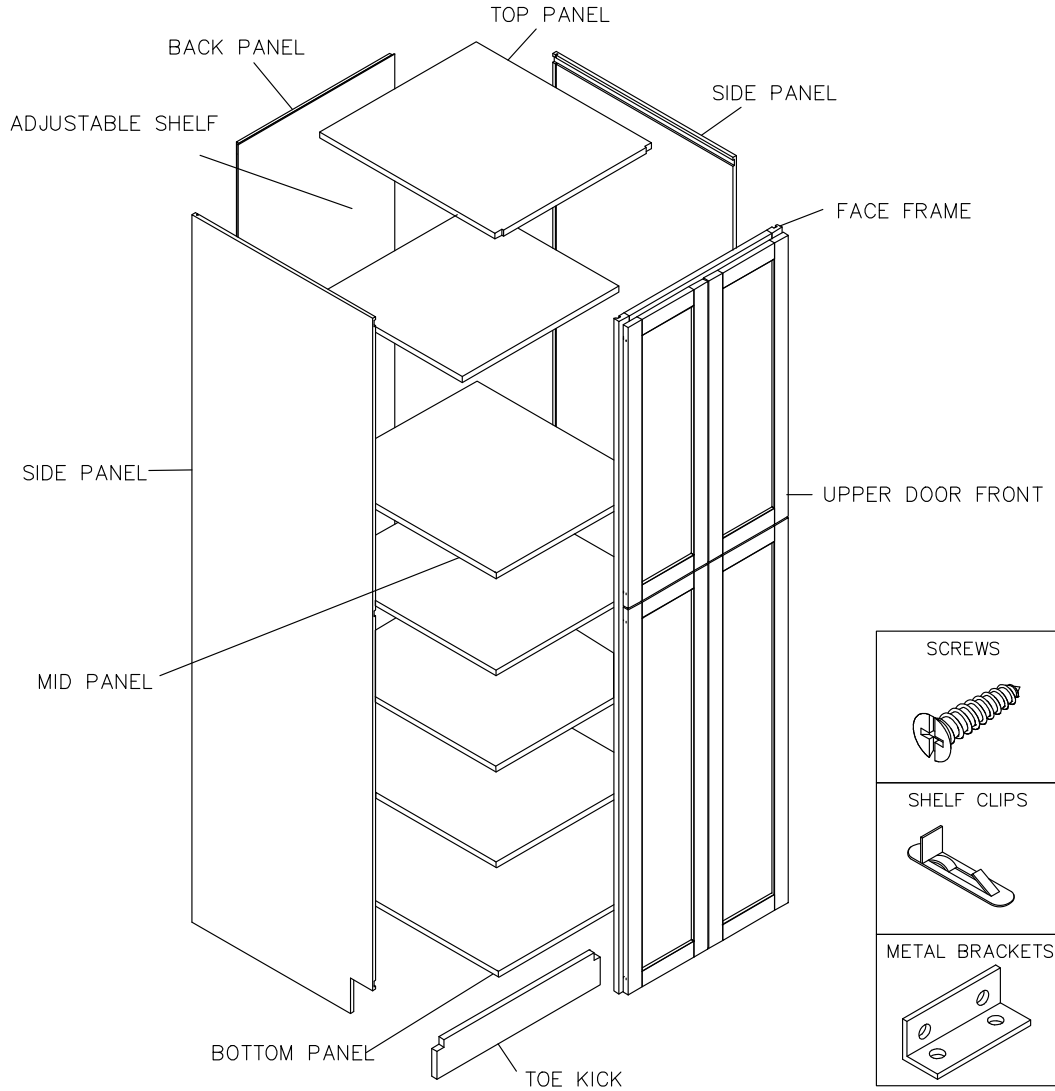

ASSEMBLY INSTRUCTIONS - WALL PANTRY CABINET

TOOLS

WOOD GLUE	SCREW DRIVER	RUBBER MALLET	NAIL GUN	STAPLER

This instruction applies to the following items:
 WP188427, WP248427, WP189027, WP249027, WP189627, WP249627
 WP308427, WP309027, WP309627,

STEP 1

Glue each assembly slot

STEP 2

STEP 3

STEP 4

STEP 5

STEP 6

STEP 7