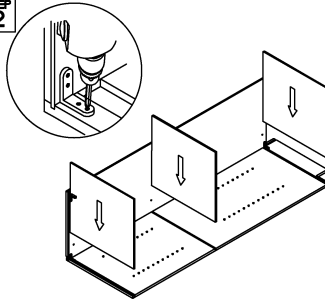

**ASSEMBLY INSTRUCTIONS - WALL PANTRY CABINET**

**TOOLS**

WOOD GLUE	SCREW DRIVER	RUBBER MALLET	NAIL GUN	STAPLER

This instruction applies to the following items:  
 WP188427, WP248427, WP189027, WP249027, WP189627, WP249627  
 WP308427, WP309027, WP309627,

**STEP 1**

Glue each assembly slot

**STEP 2**

**STEP 3**

**STEP 4**

**STEP 5**

**STEP 6**

**STEP 7**