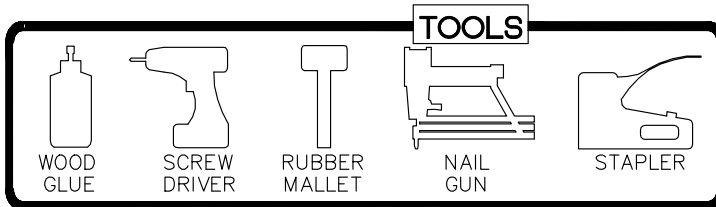

**ASSEMBLY INSTRUCTIONS - VANITY CABINET**

This instruction applies to the following items:  
 VAN24-VAN30 (Single false drawer)  
 VSB36 (Double false drawers)

STEP 1

STEP 2

STEP 3

STEP 4

STEP 5

STEP 6

(Single false drawer)

STEP 7

(Double false drawers)