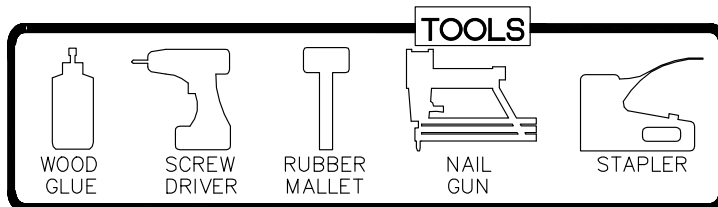

ASSEMBLY INSTRUCTIONS - VANITY CABINET

This instruction applies to the following items:
VAN24-VAN30 (Single false drawer)
VSB36 (Double false drawers)

STEP 1

STEP 2

STEP 3

STEP 4

STEP 5

STEP 6

(Single false drawer)

STEP 7

(Double false drawers)