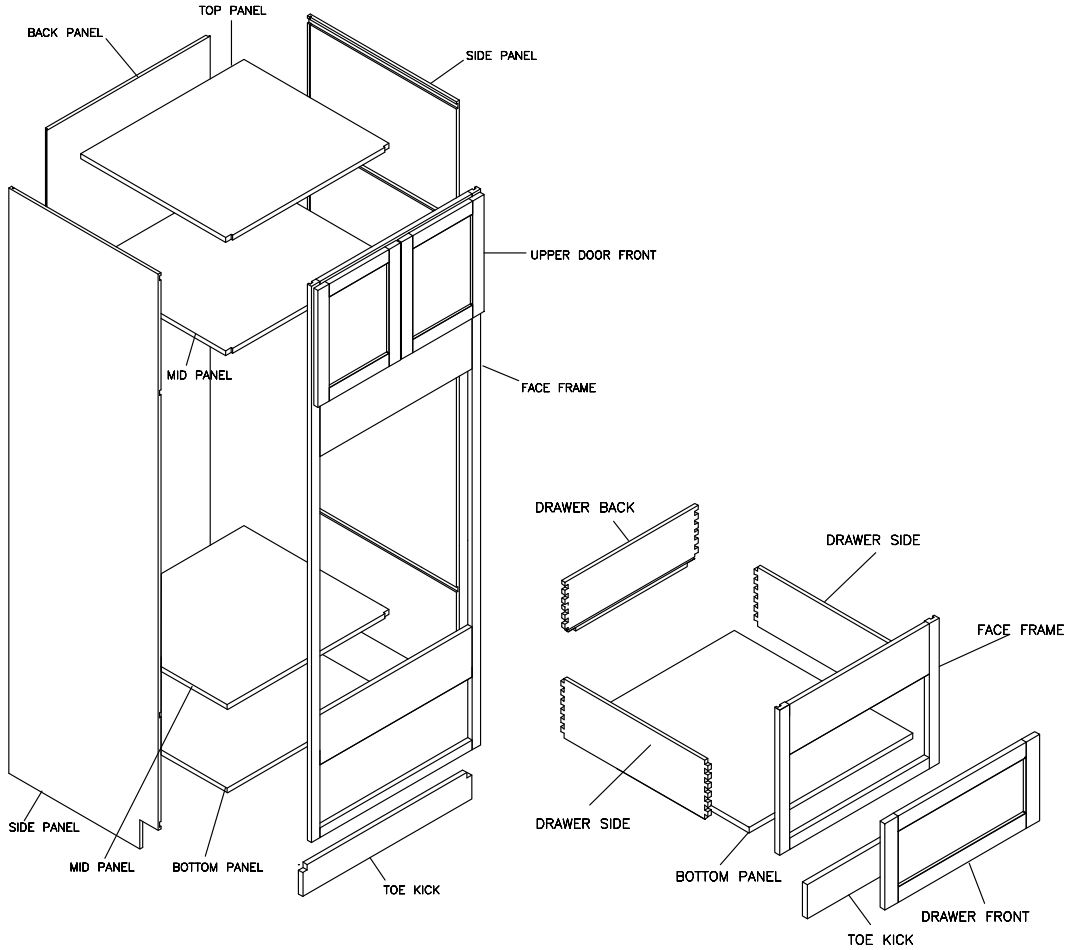

ASSEMBLY INSTRUCTIONS - DOUBLE OVEN CABINET

<p>GLIDES</p>	<p>METAL BRACKETS</p>	<p>SCREWS</p>	<p>GLIDE SUPPORTS</p>
---------------	-----------------------	---------------	-----------------------

TOOLS					
<p>WOOD GLUE</p>	<p>SCREW DRIVER</p>	<p>RUBBER MALLET</p>	<p>NAIL GUN</p>	<p>STAPLER</p>	<p>SPOTNAILS XC1008</p>

This instruction applies to the following items:
OVD338427,OVD339027,OVD339627